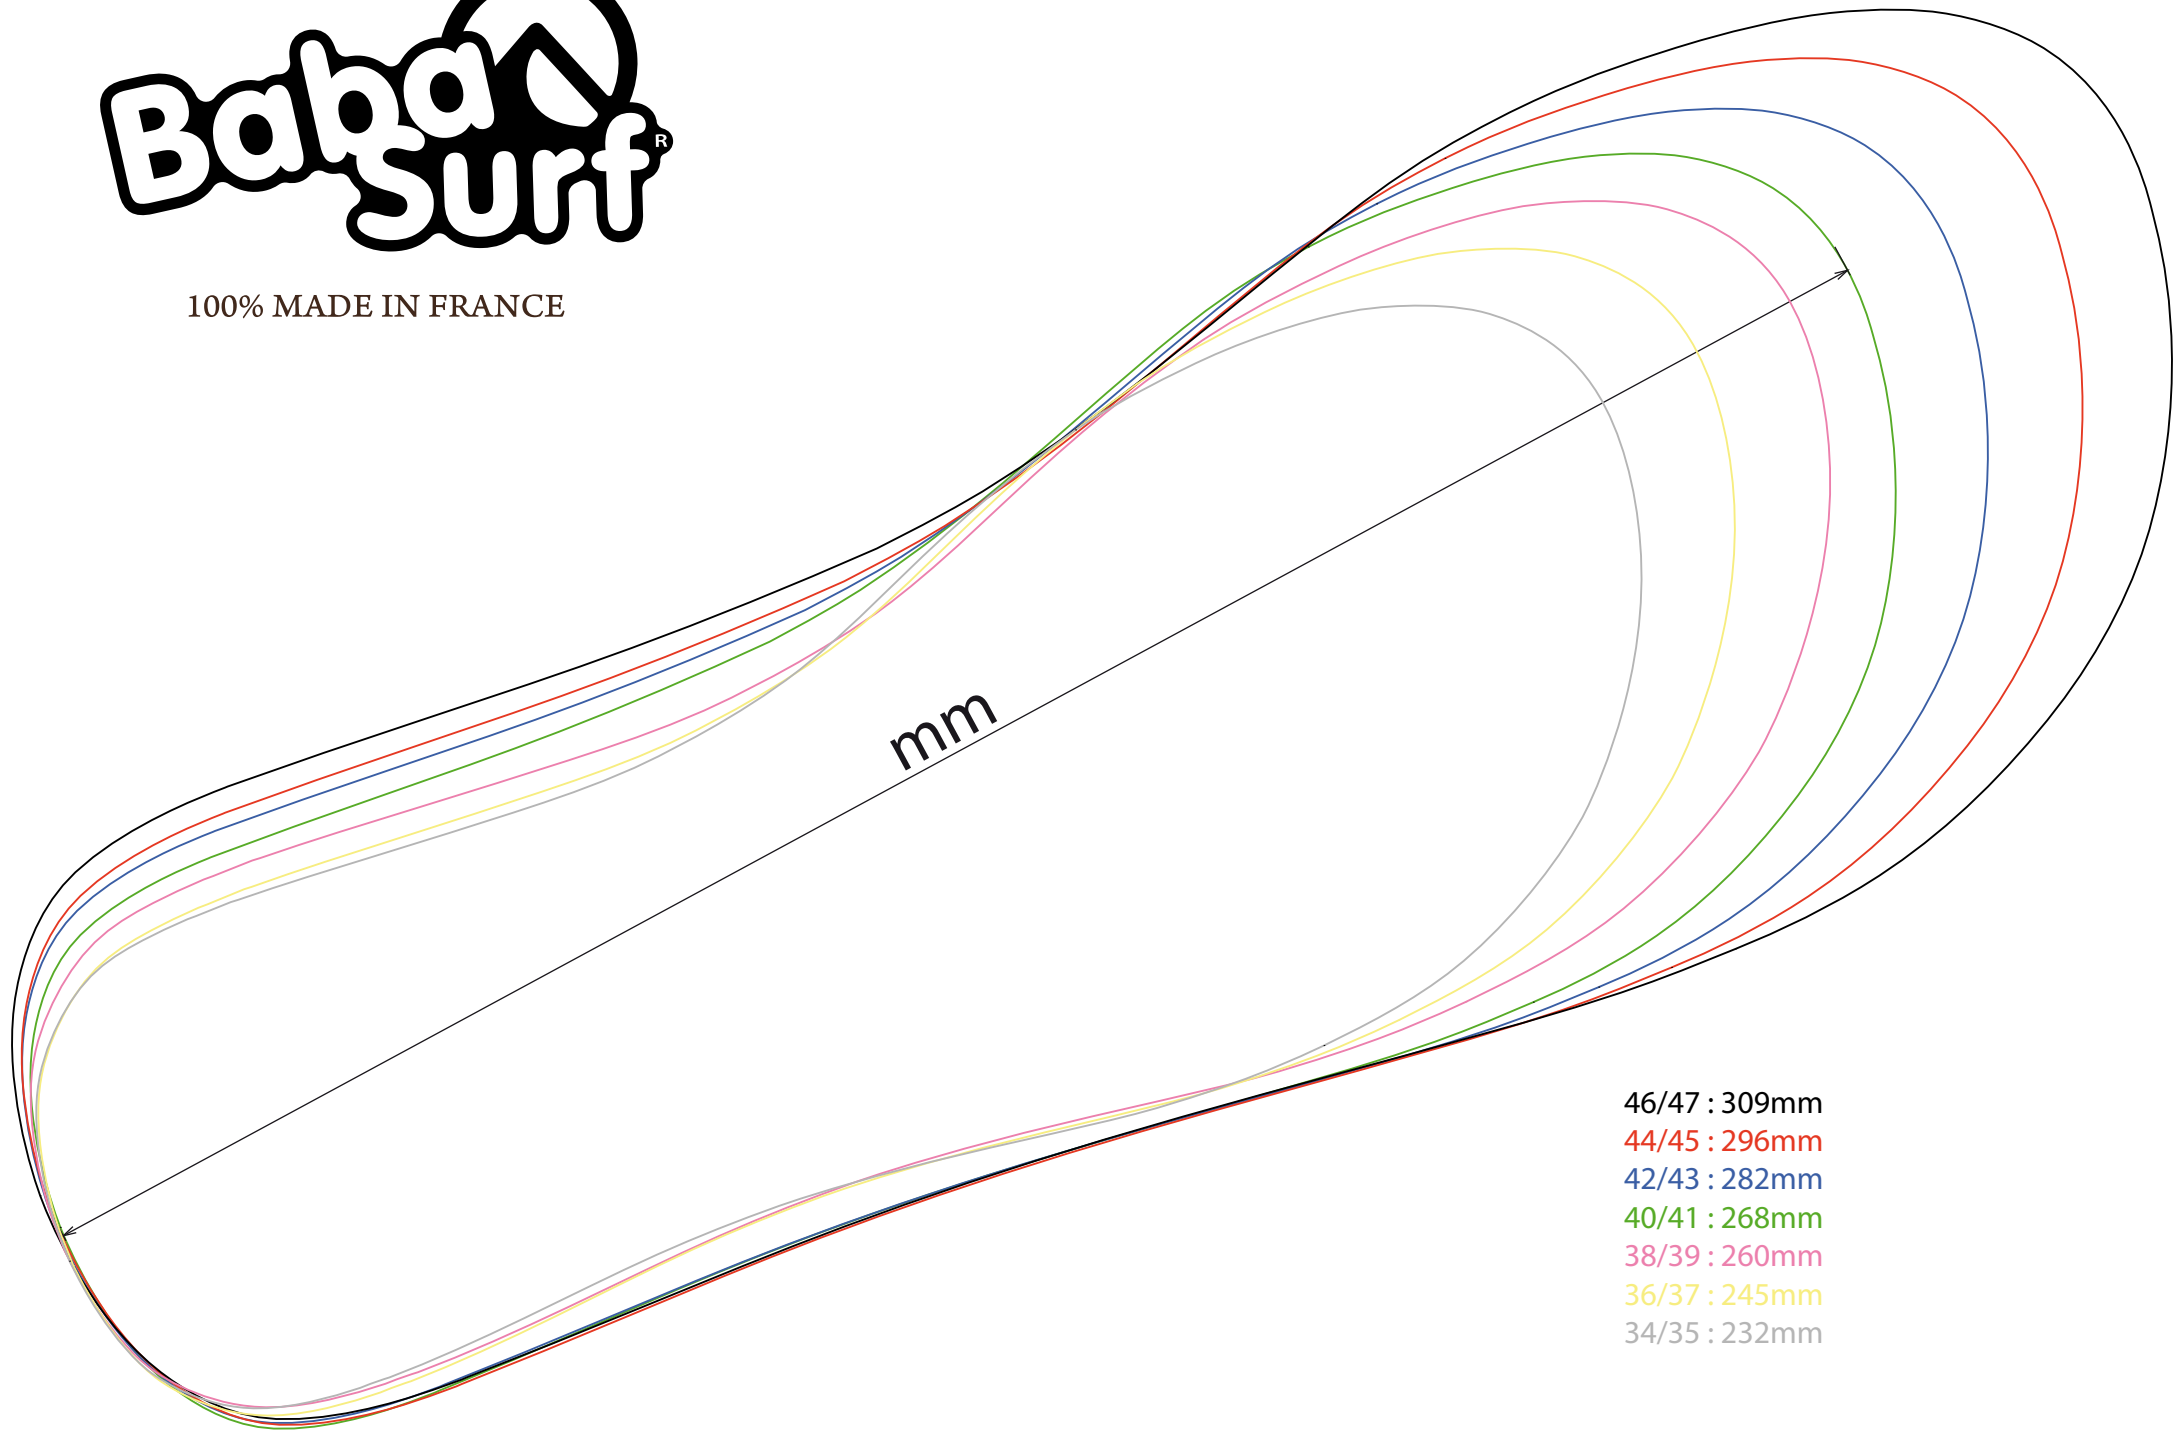

100% MADE IN FRANCE

- 46/47 : 309mm
- 44/45 : 296mm
- 42/43 : 282mm
- 40/41 : 268mm
- 38/39 : 260mm
- 36/37 : 245mm
- 34/35 : 232mm